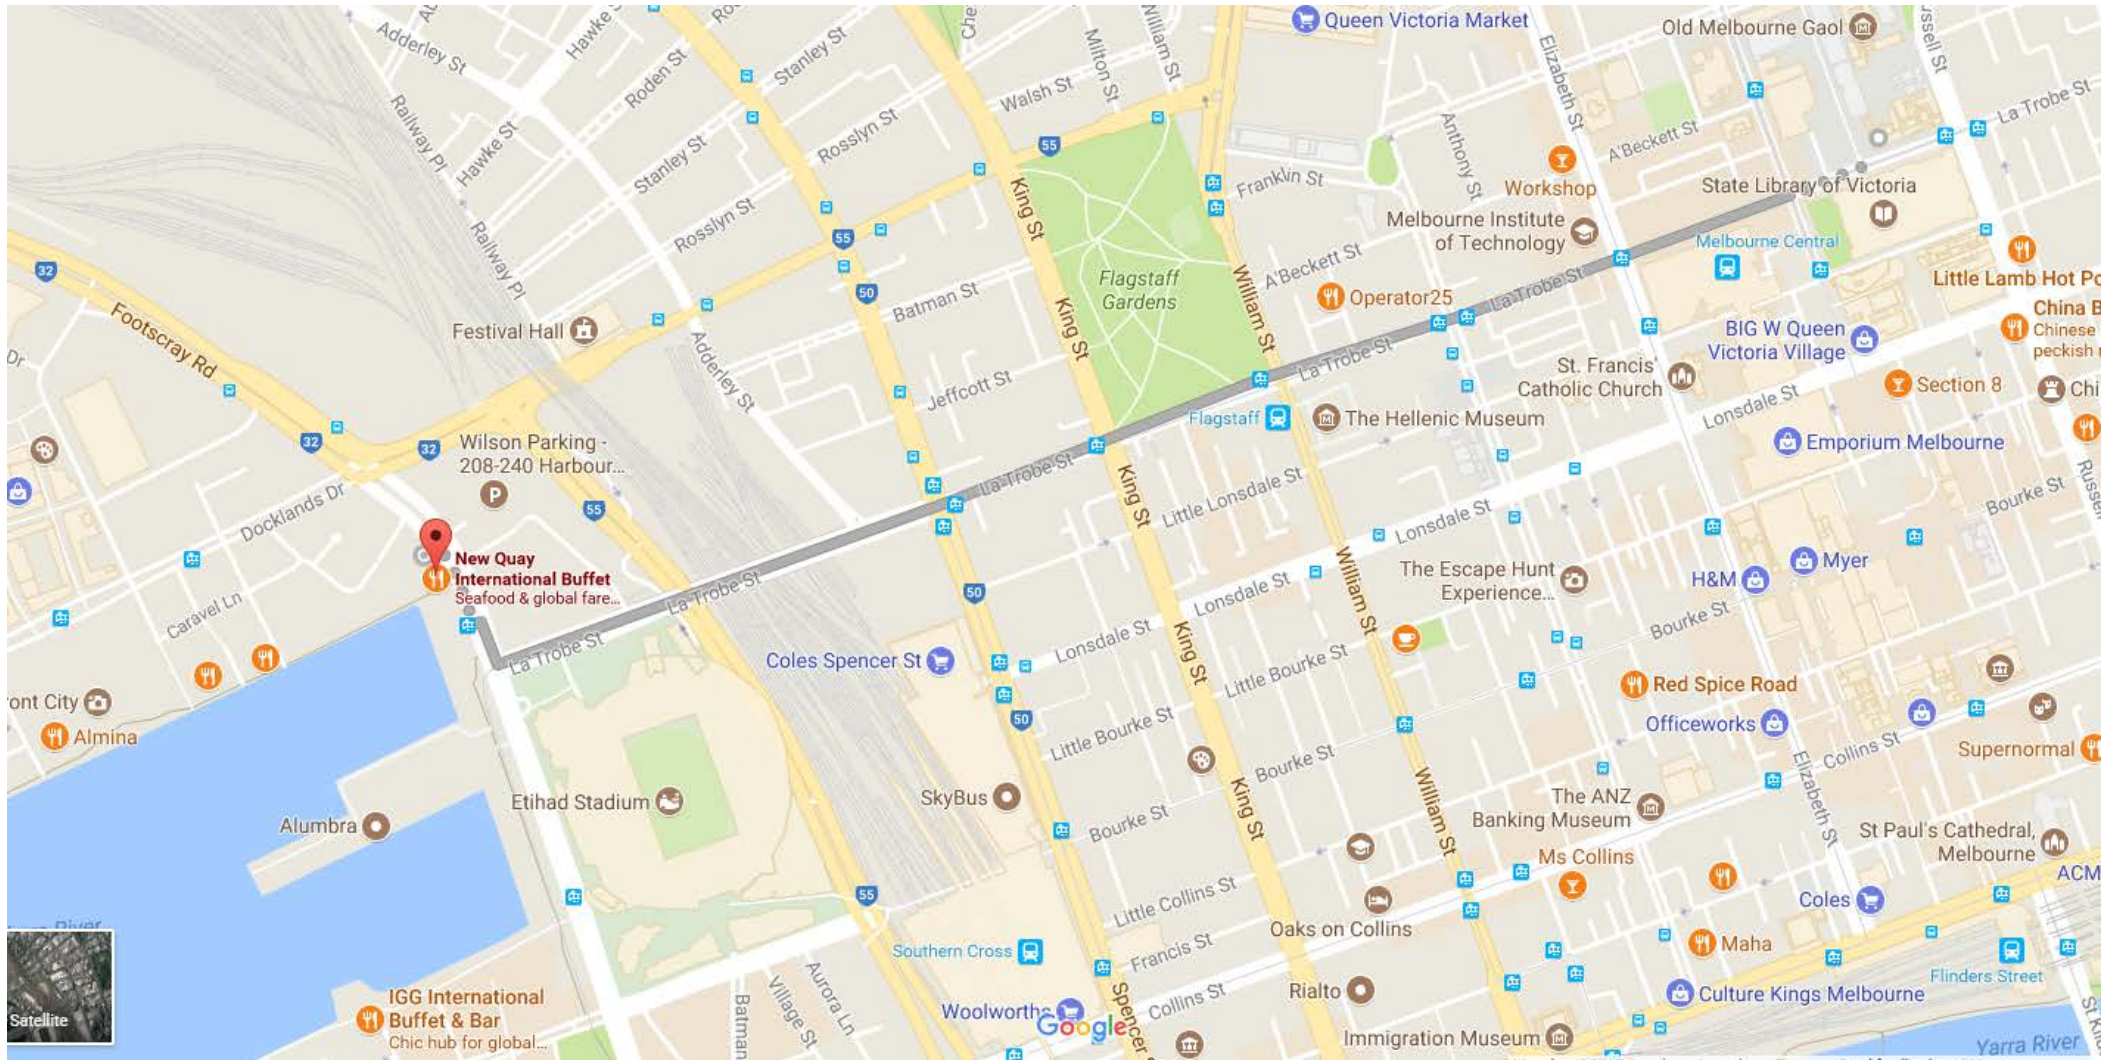

### **NewQuay International Buffet**

4-6 NewQuay Promenade

Docklands 3008

URL: <https://newquaybuffet.com.au>

← from RMIT University, Melbourne City Campus, 124 La...  
to New Quay International Buffet, 4/6 New Quay Prom...

4:37 PM - 4:50 PM (13 min)   

 30 / 35

4:39 PM from La Trobe St/Swanston St

 3 min every 8 min

 SCHEDULE EXPLORER

4:37 PM  RMIT University, Melbourne City Campus  
124 La Trobe St, Melbourne VIC 3000

 Walk  
About 2 min, 97 m

4:39 PM  La Trobe St/Swanston St

  St Vincents Plaza to Etihad Stadium Docklands  
10 min (6 stops)

4:49 PM  Central Pier Harbour Esplanade

 Walk  
About 1 min, 81 m

4:50 PM  New Quay International Buffet  
4/6 New Quay Promenade, Docklands VIC 3008

Tickets and information

[PTV](#)

*For direction (by tram), see route recommendation generated from the Googlemap on the left!!!*

***By Tram: Route 30 and City Circle 35 Tram Stop D2. (Free Tram Zone).***